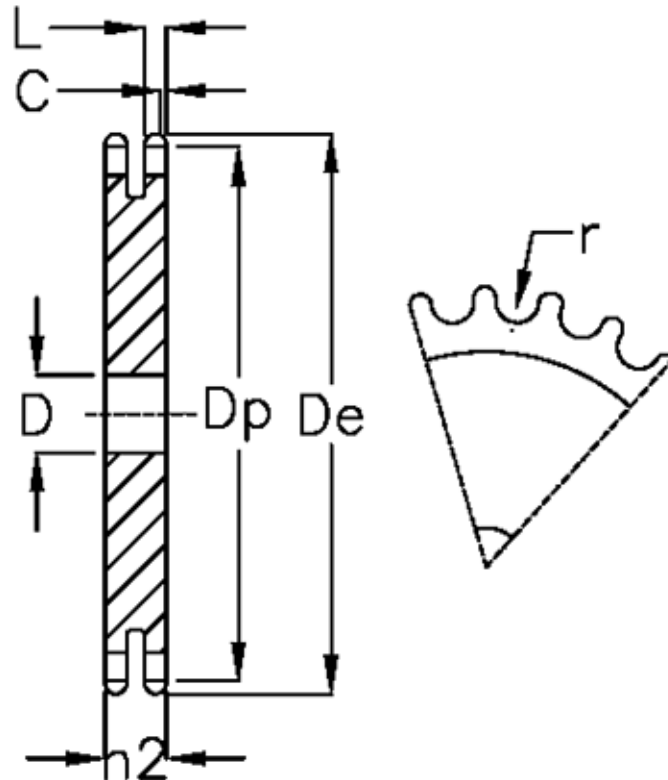

Article number: 616022009028

Description: Plate wheel 20 B-2 Z=28 duplex

Measures

C	= 4
D	= 25
De	= 298.7
Dp	= 283.56
For chain size	= 1 1/4 x 3/4
For chain type	= 20 B-2
h2	= 54.6
L	= 18.2

Number of teeth	= 28
r	= 19.05